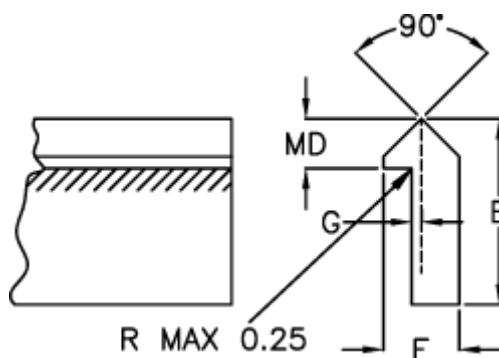

Data Sheet

Article number: 055932500

Description: Single edge track TS3SS 2500mm

Measures

E = 22.22

F = 8.71

G = 1.57

Kg/m = 1.020